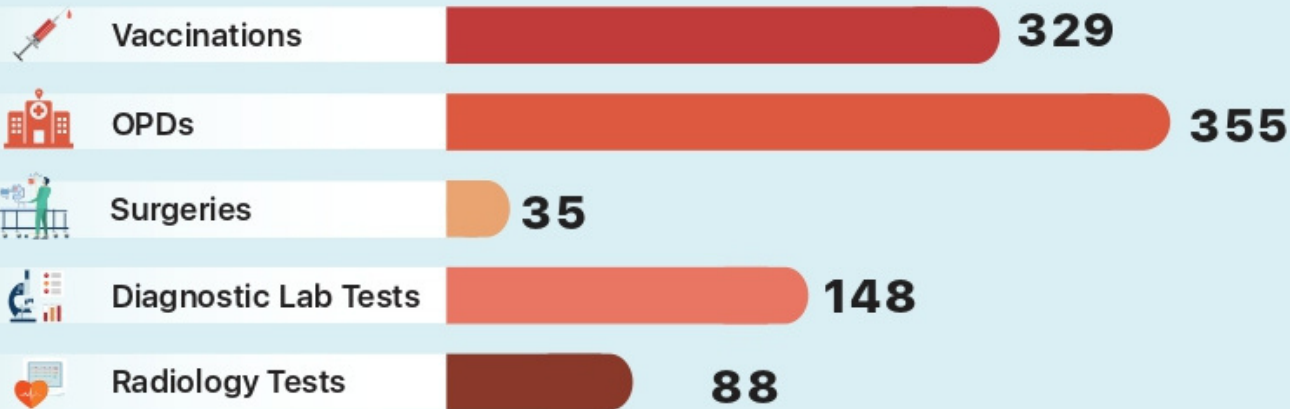

DLF ENGAGE

EDUCATION

HEALTHCARE

ENVIRONMENT

GOLF EXCELLENCE PROGRAMME

SOCIAL WELFARE

Animal Healthcare

Continuing work towards providing healthcare to stray animals across the national capital region, CGS Hospital's Pasha Wing conducted their monthly vaccination and deworming drive.

ANIMALS PROVIDED FREE AND SUBSIDISED TREATMENT AT PASHA WING IN MARCH 2023

Vaccination Outreach Camp